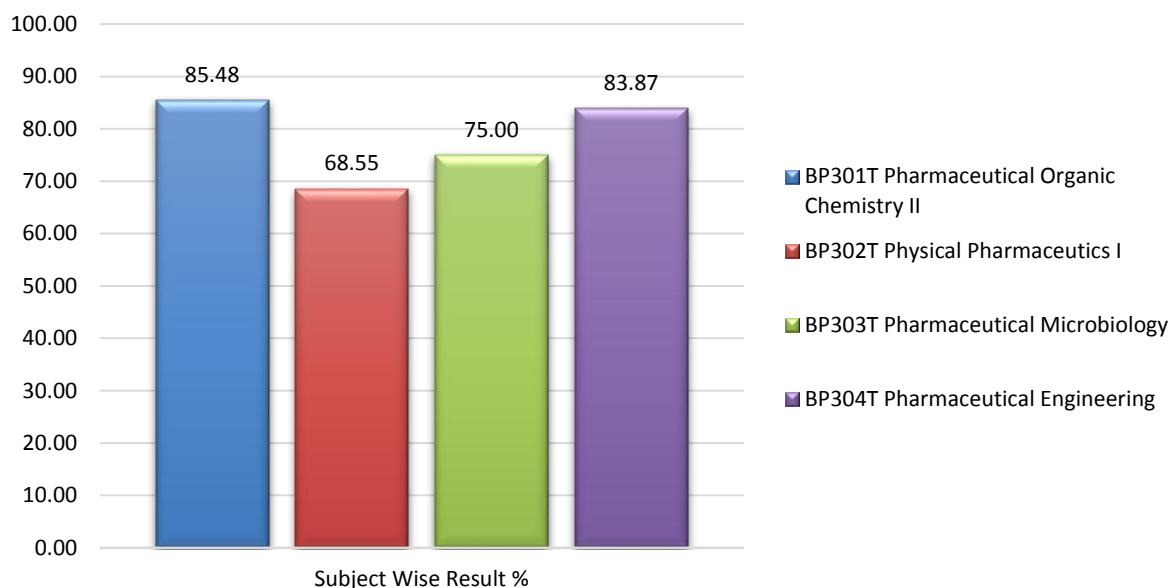

Savitribai Phule Pune University B. Pharmacy (2015, 2018 & 2019 Pattern) Semester Theory Exam Result Analysis 2022 - 2023

Second Year B. Pharm Sem - III (2019 Pattern)

Second Year B. Pharm Sem - IV (2019 Pattern)

Third Year B. Pharm Sem - V (2019 Pattern)

Third Year B. Pharm Sem - VI (2019 Pattern)

Final Year B. Pharm Sem - VII (2019 Pattern)

Final Year B. Pharm Sem - VIII (2019 Pattern)