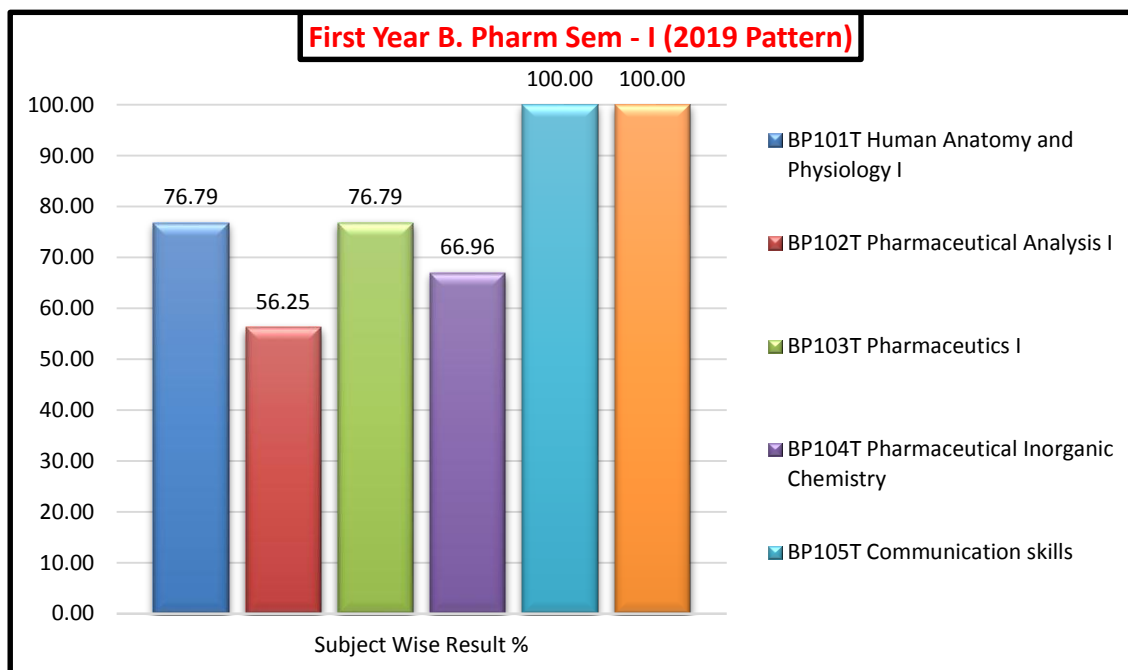

Savitribai Phule Pune University B. Pharmacy (2015, 2018 & 2019 Pattern) Semester Theory Exam Result Analysis 2022 - 2023

Second Year B. Pharm Sem - III (2019 Pattern)

Second Year B. Pharm Sem - IV (2019 Pattern)

Third Year B. Pharm Sem - V (2019 Pattern)

Third Year B. Pharm Sem - VI (2019 Pattern)

Final Year B. Pharm Sem - VII (2019 Pattern)

Final Year B. Pharm Sem - VIII (2019 Pattern)