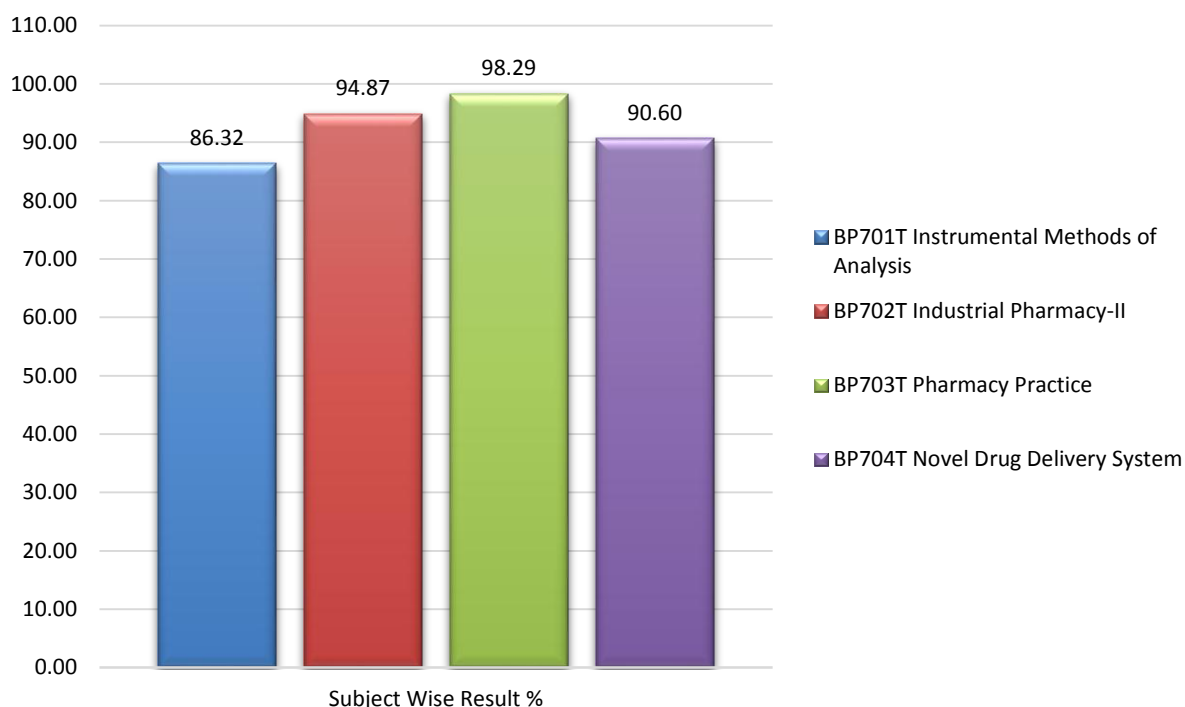

Savitribai Phule Pune University B. Pharmacy (2015, 2018 & 2019 Pattern) Semester Theory Exam Result Analysis 2022 - 2023

Second Year B. Pharm Sem - III (2019 Pattern)

Second Year B. Pharm Sem - IV (2019 Pattern)

Third Year B. Pharm Sem - V (2019 Pattern)

Third Year B. Pharm Sem - VI (2019 Pattern)

Final Year B. Pharm Sem - VII (2019 Pattern)

Final Year B. Pharm Sem - VIII (2019 Pattern)