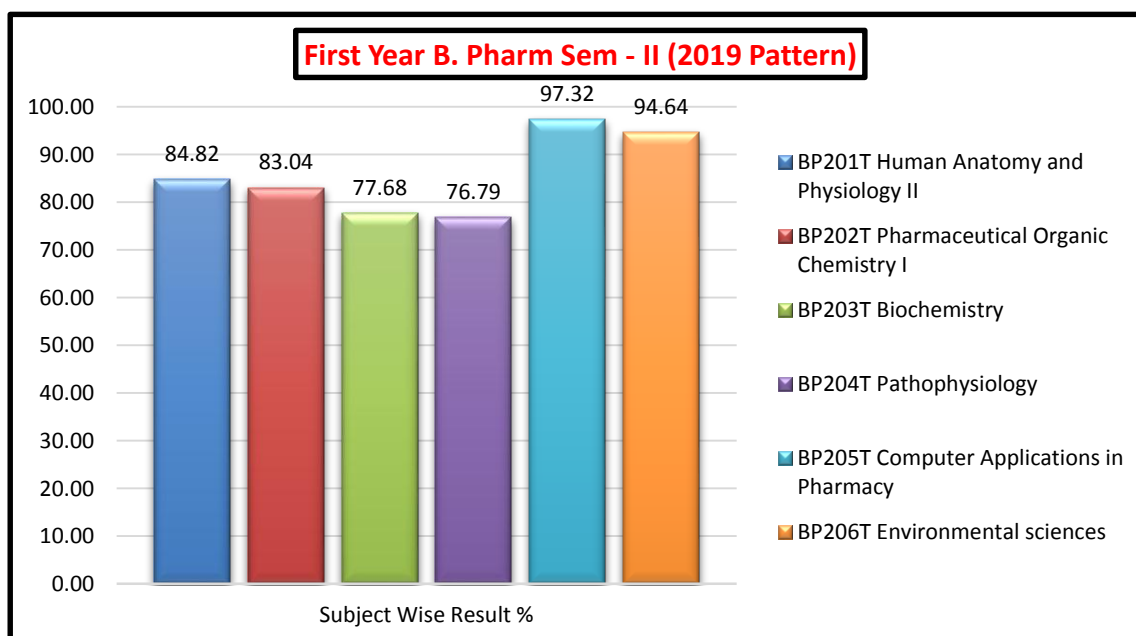

Savitribai Phule Pune University B. Pharmacy (2015, 2018 & 2019 Pattern) Semester Theory Exam Result Analysis 2022 - 2023

Second Year B. Pharm Sem - III (2019 Pattern)

Second Year B. Pharm Sem - IV (2019 Pattern)

Third Year B. Pharm Sem - V (2019 Pattern)

Third Year B. Pharm Sem - VI (2019 Pattern)

Final Year B. Pharm Sem - VII (2019 Pattern)

Final Year B. Pharm Sem - VIII (2019 Pattern)