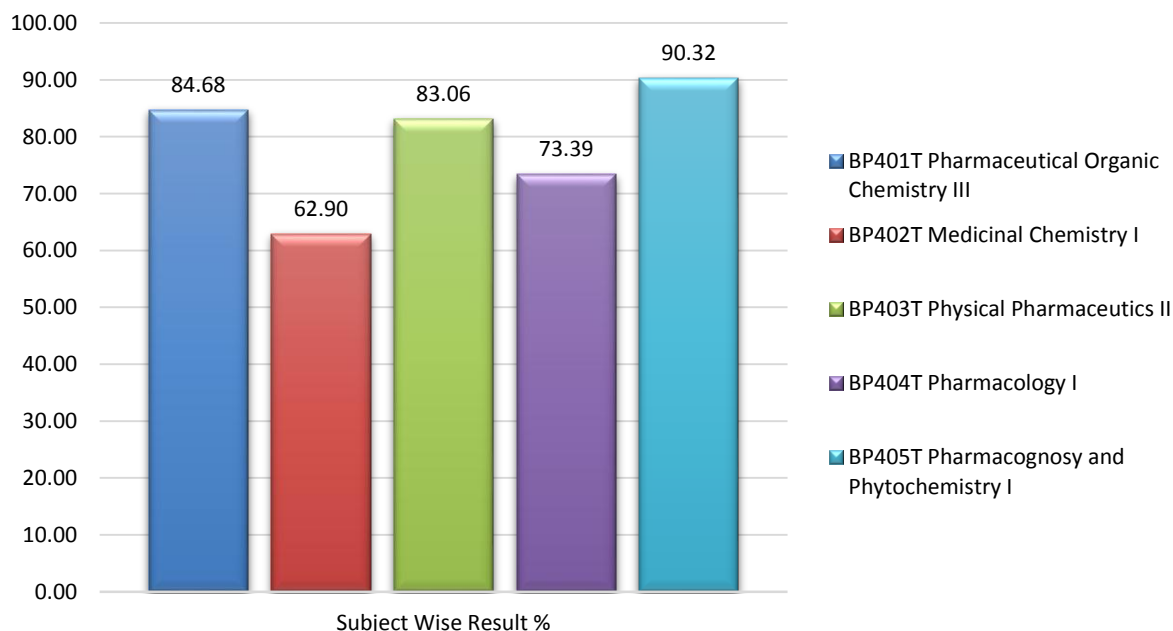

Savitribai Phule Pune University B. Pharmacy (2015, 2018 & 2019 Pattern) Semester Theory Exam Result Analysis 2022 - 2023

Second Year B. Pharm Sem - III (2019 Pattern)

Second Year B. Pharm Sem - IV (2019 Pattern)

Third Year B. Pharm Sem - V (2019 Pattern)

Third Year B. Pharm Sem - VI (2019 Pattern)

Final Year B. Pharm Sem - VII (2019 Pattern)

Final Year B. Pharm Sem - VIII (2019 Pattern)