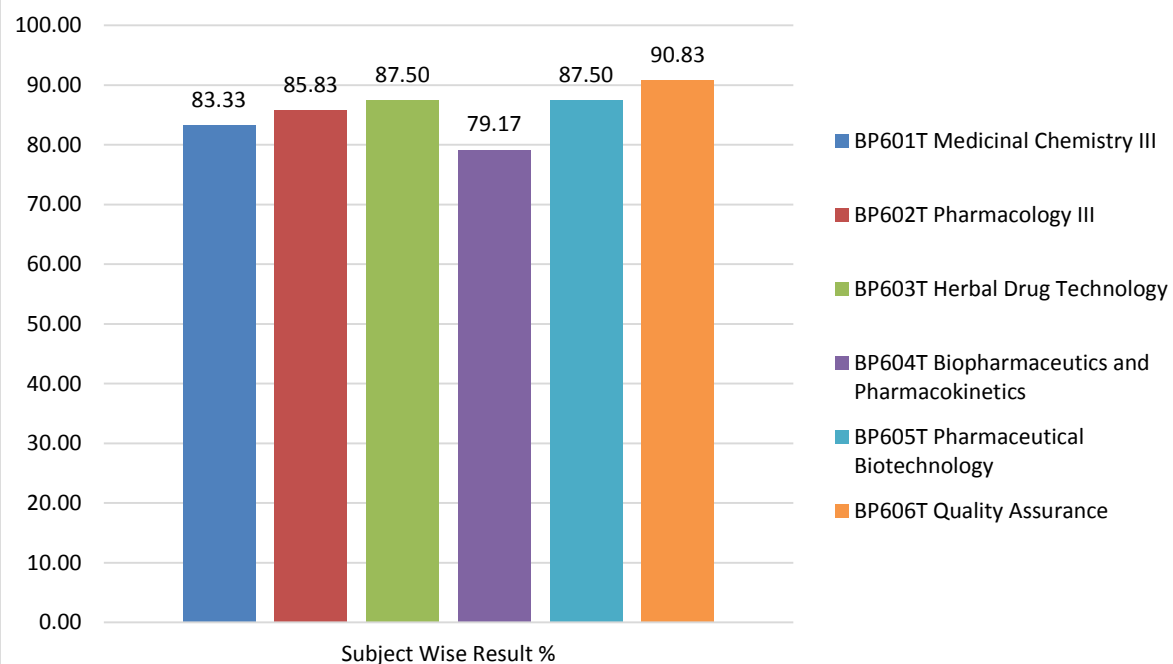

Savitribai Phule Pune University B. Pharmacy (2015, 2018 & 2019 Pattern) Semester Theory Exam Result Analysis 2022 - 2023

Second Year B. Pharm Sem - III (2019 Pattern)

Second Year B. Pharm Sem - IV (2019 Pattern)

Third Year B. Pharm Sem - V (2019 Pattern)

Third Year B. Pharm Sem - VI (2019 Pattern)

Final Year B. Pharm Sem - VII (2019 Pattern)

Final Year B. Pharm Sem - VIII (2019 Pattern)