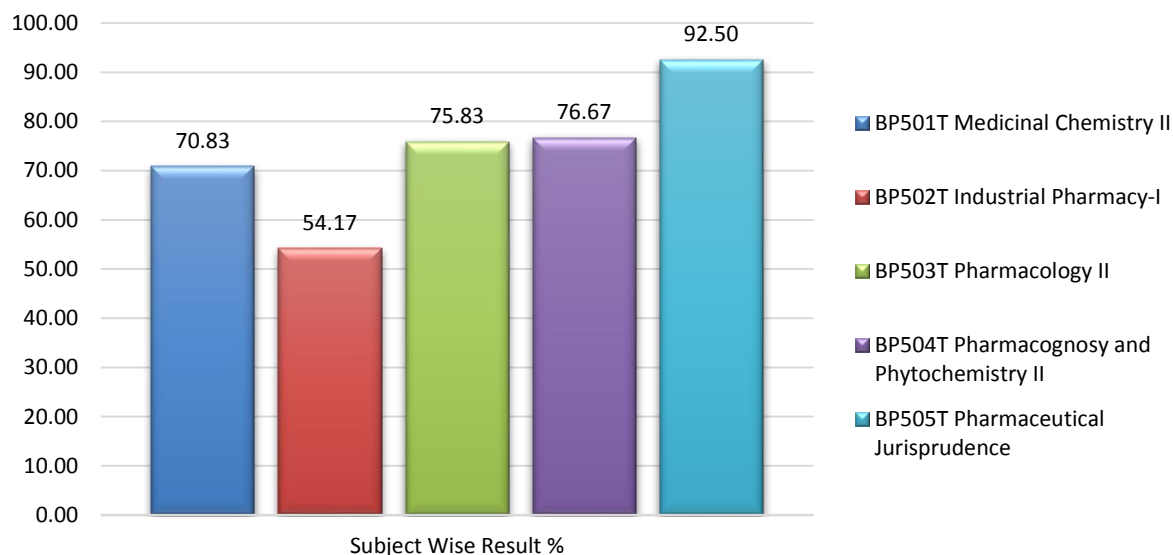

Savitribai Phule Pune University B. Pharmacy (2015, 2018 & 2019 Pattern) Semester Theory Exam Result Analysis 2022 - 2023

Second Year B. Pharm Sem - III (2019 Pattern)

Second Year B. Pharm Sem - IV (2019 Pattern)

Third Year B. Pharm Sem - V (2019 Pattern)

Third Year B. Pharm Sem - VI (2019 Pattern)

Final Year B. Pharm Sem - VII (2019 Pattern)

Final Year B. Pharm Sem - VIII (2019 Pattern)