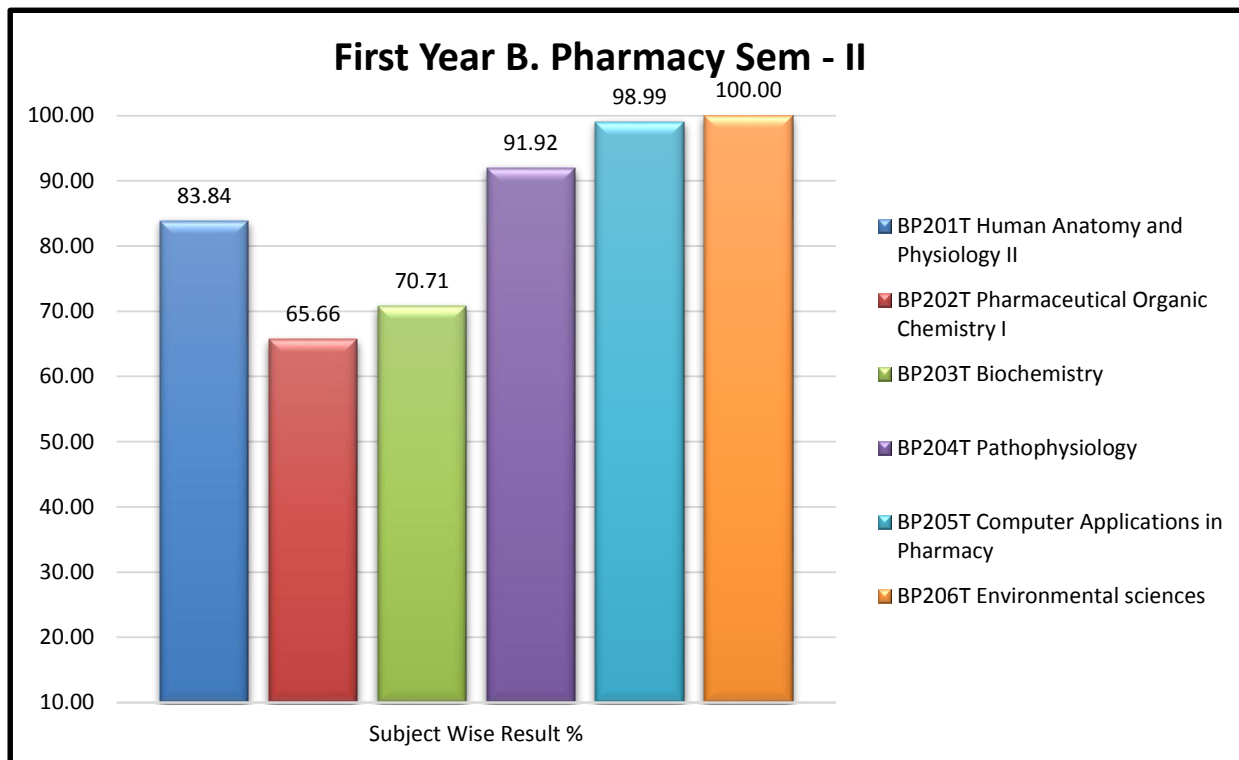

**Savitribai Phule Pune University B. Pharmacy
(2019 Pattern) Semester Theory Exam
Result Analysis April/May - 2023 - 2024**

Third Year B. Pharm Sem - VI

Final Year B. Pharmacy Sem - VIII