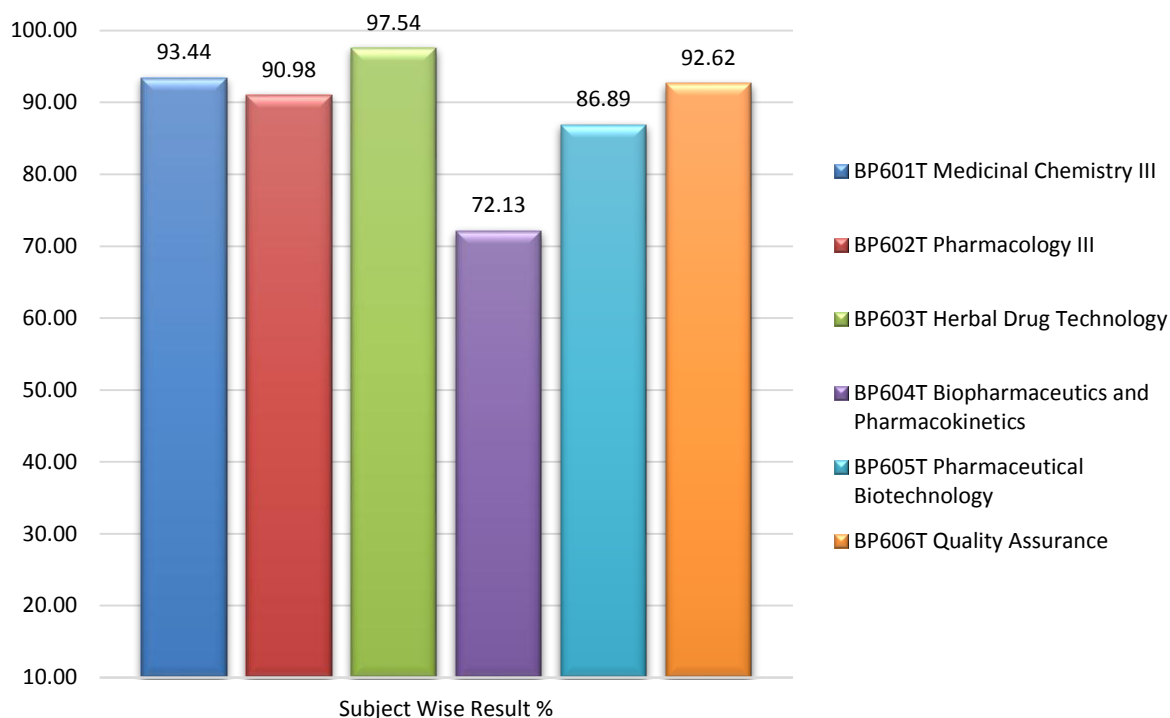

**Savitribai Phule Pune University B. Pharmacy
(2019 Pattern) Semester Theory Exam
Result Analysis April/May - 2023 - 2024**

Third Year B. Pharm Sem - VI

Final Year B. Pharmacy Sem - VIII