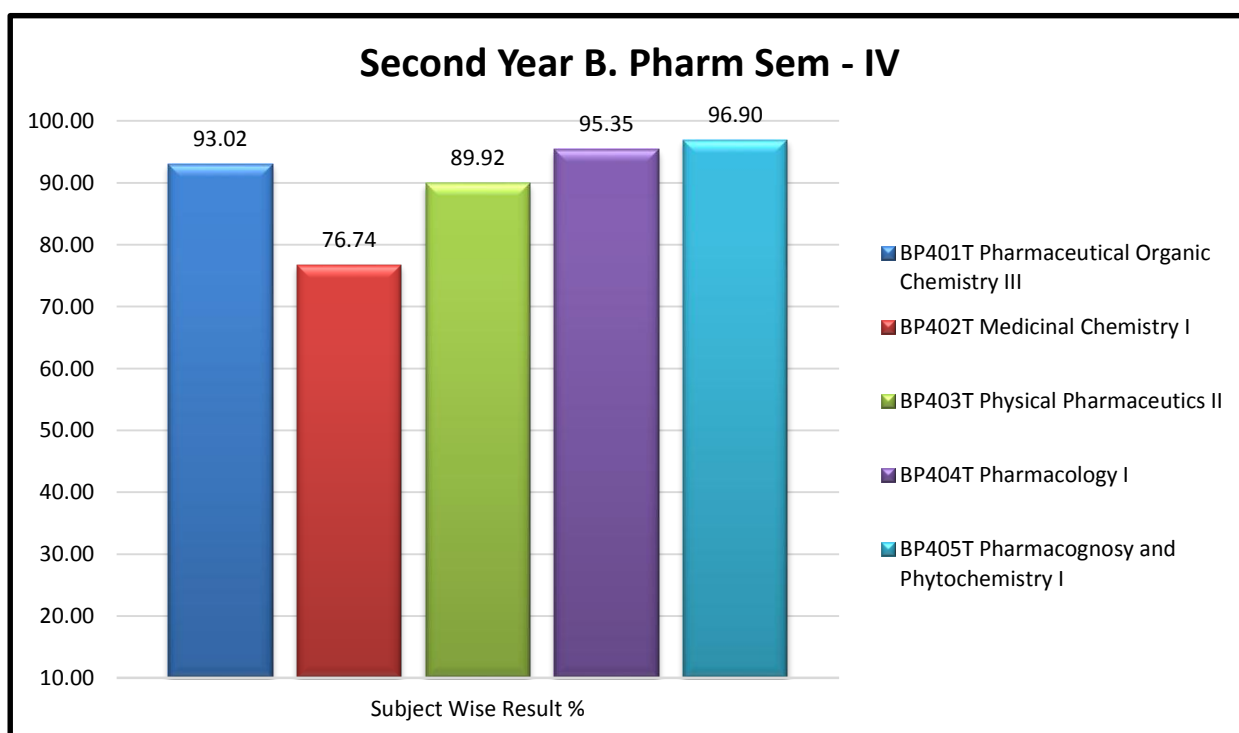

**Savitribai Phule Pune University B. Pharmacy
(2019 Pattern) Semester Theory Exam
Result Analysis April/May - 2023 - 2024**

Third Year B. Pharm Sem - VI

Final Year B. Pharmacy Sem - VIII